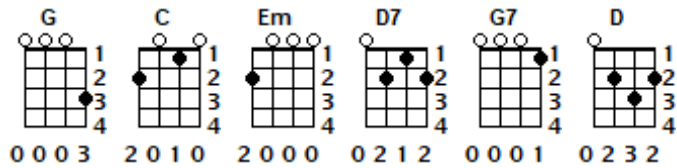

Wonderful Tonight

Eric Clapton (1977)

G **D**
It's late in the evening,
C **D**
She's wond'rin' what clothes to wear.
G **D**
She puts on her make-up,
C **D**
And brushes her long blonde hair.
C **D** **G** **Em**
And then she asks me, "Do I look alright?"
C **D7** **G** **D7**
And I say, "Yes, you look wonderful tonight."

G **D**
We go to a party,
C **D**
And evr'yone turns to see.
G **D**
This beautiful lady,
C **D**
That's walking around with me.
C **D** **G** **Em**
And then she asks me, "Do you feel alright?"
C **D7** **G** **G7**
And I say, "Yes, I feel wonderful tonight."

C **D**
I feel wonderful because I see,
G **D** **Em**
The love light in your eyes,
C **D**
And the wonder of it all is that you,
C **D** **G** **D7**
Just don't realize, how much I love you.

G **D**
It's time to go home now,
C **D**
And I've got an aching head.